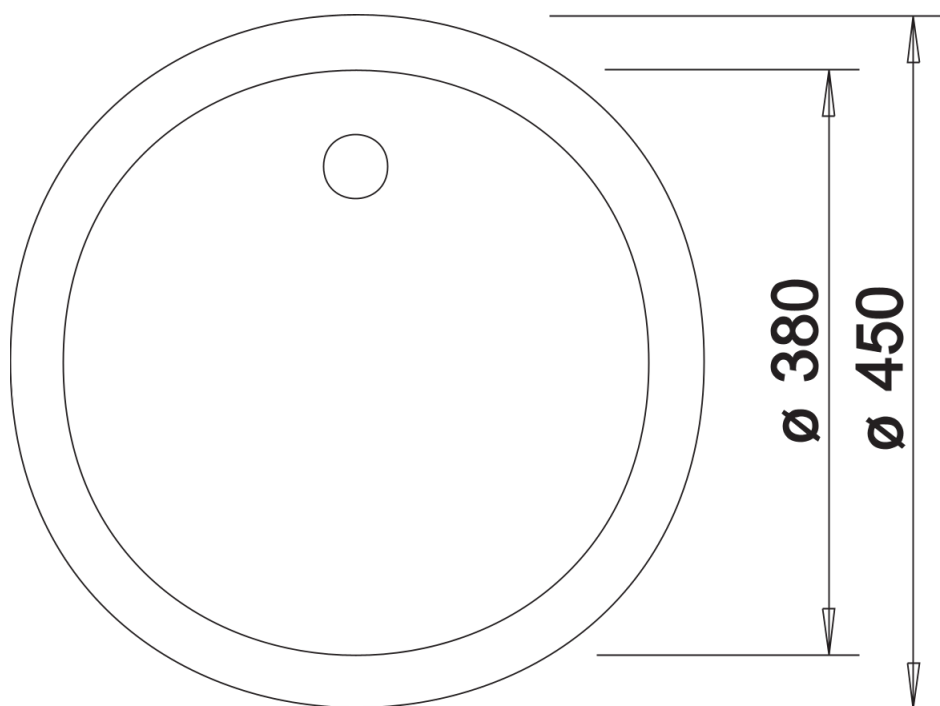

Product information sheet BLANCORONDO

Item no. 511629

Benefits

- Ideal solution for small kitchens
- With 3 ½" stainless steel basket strainer
- Practical optional accessories available

Colours

Available colours:

- black
- anthracite
- alu metallic
- white
- jasmine
- coffee

SILGRANIT anthracite

Planning information

- Installing a kitchen mixer tap, drain remote control or soap dispenser in laminate worktops requires a flexible sealing tape, item no. 120 055.

Scope of supply

- waste kit with space-saving pipe
- 3 ½" basket strainer

Details

Top view

Cut-out

Front view

Side view