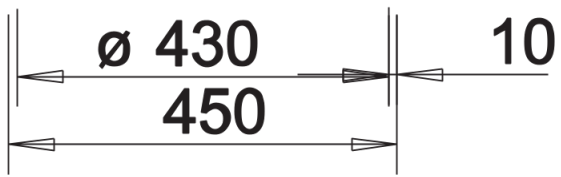

- black
- anthracite
- alu metallic
- white
- jasmine
- coffee

SILGRANIT anthracite

Planning information

- Installing a kitchen mixer tap, drain remote control or soap dispenser in laminate worktops requires a flexible sealing tape, item no. 120 055.

Scope of supply

- waste kit with space-saving pipe
- 3 ½" basket strainer

Details

Top view

Cut-out

Front view

Side view