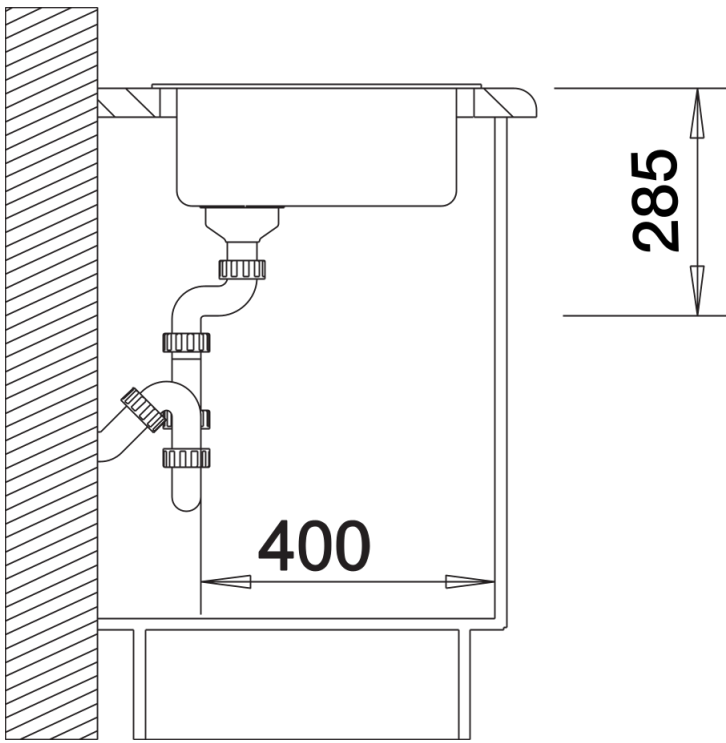

- black
- anthracite
- alu metallic
- white
- jasmine
- coffee

SILGRANIT anthracite

Planning information

- Installing a kitchen mixer tap, drain remote control or soap dispenser in laminate worktops requires a flexible sealing tape, item no. 120 055.

Scope of supply

- waste kit with space-saving pipe
- 3 ½" basket strainer

Details

Top view

Cut-out

Front view

Side view