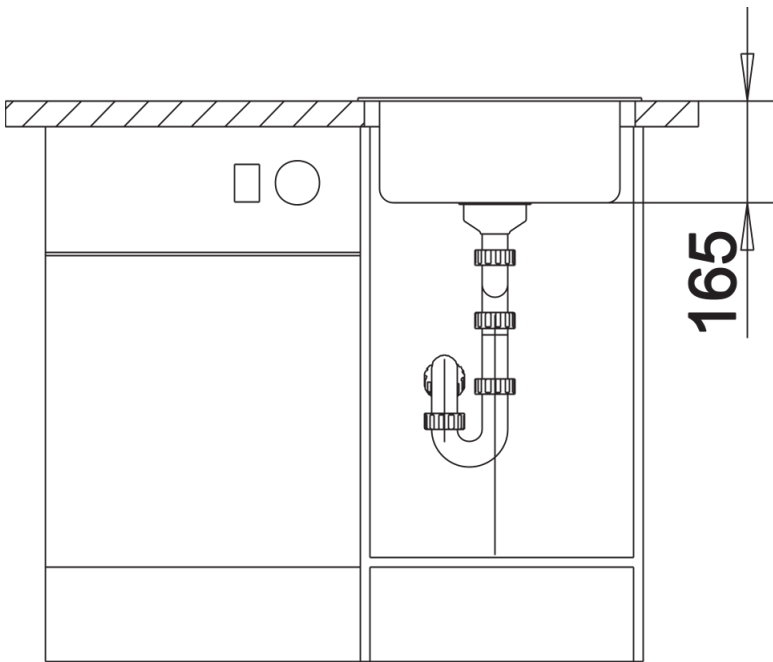

- black
- anthracite
- alu metallic
- white
- jasmine
- coffee

SILGRANIT anthracite

Planning information

- Installing a kitchen mixer tap, drain remote control or soap dispenser in laminate worktops requires a flexible sealing tape, item no. 120 055.

Scope of supply

- waste kit with space-saving pipe
- 3 ½" basket strainer

Details

Top view

Cut-out

Front view

Side view